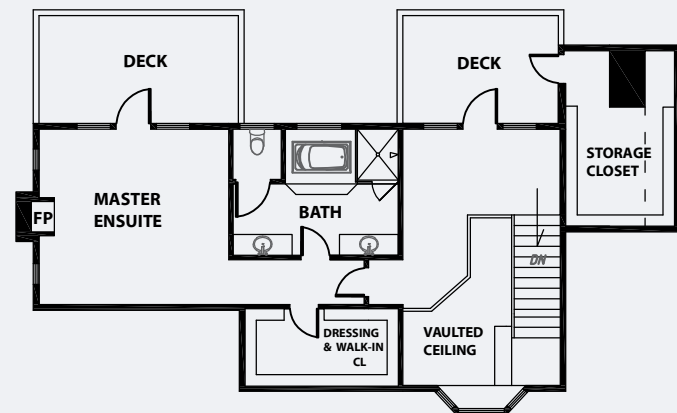

COMPASS

24 Weatherly Drive Mill Valley, California

4 Bed | 3 Bath

Compass is a licensed real estate broker and abides by Equal Housing Opportunity laws. All material presented herein is intended for informational purposes only. Information is compiled from sources deemed reliable but is subject to errors, omissions, changes in price, condition, sale, or withdraw without notice. No statement is made as to accuracy of any description. All measurements and square footages are approximate. Exact dimensions can be obtained by retaining services of an architect or engineer. This is not intended to solicit property already listed.